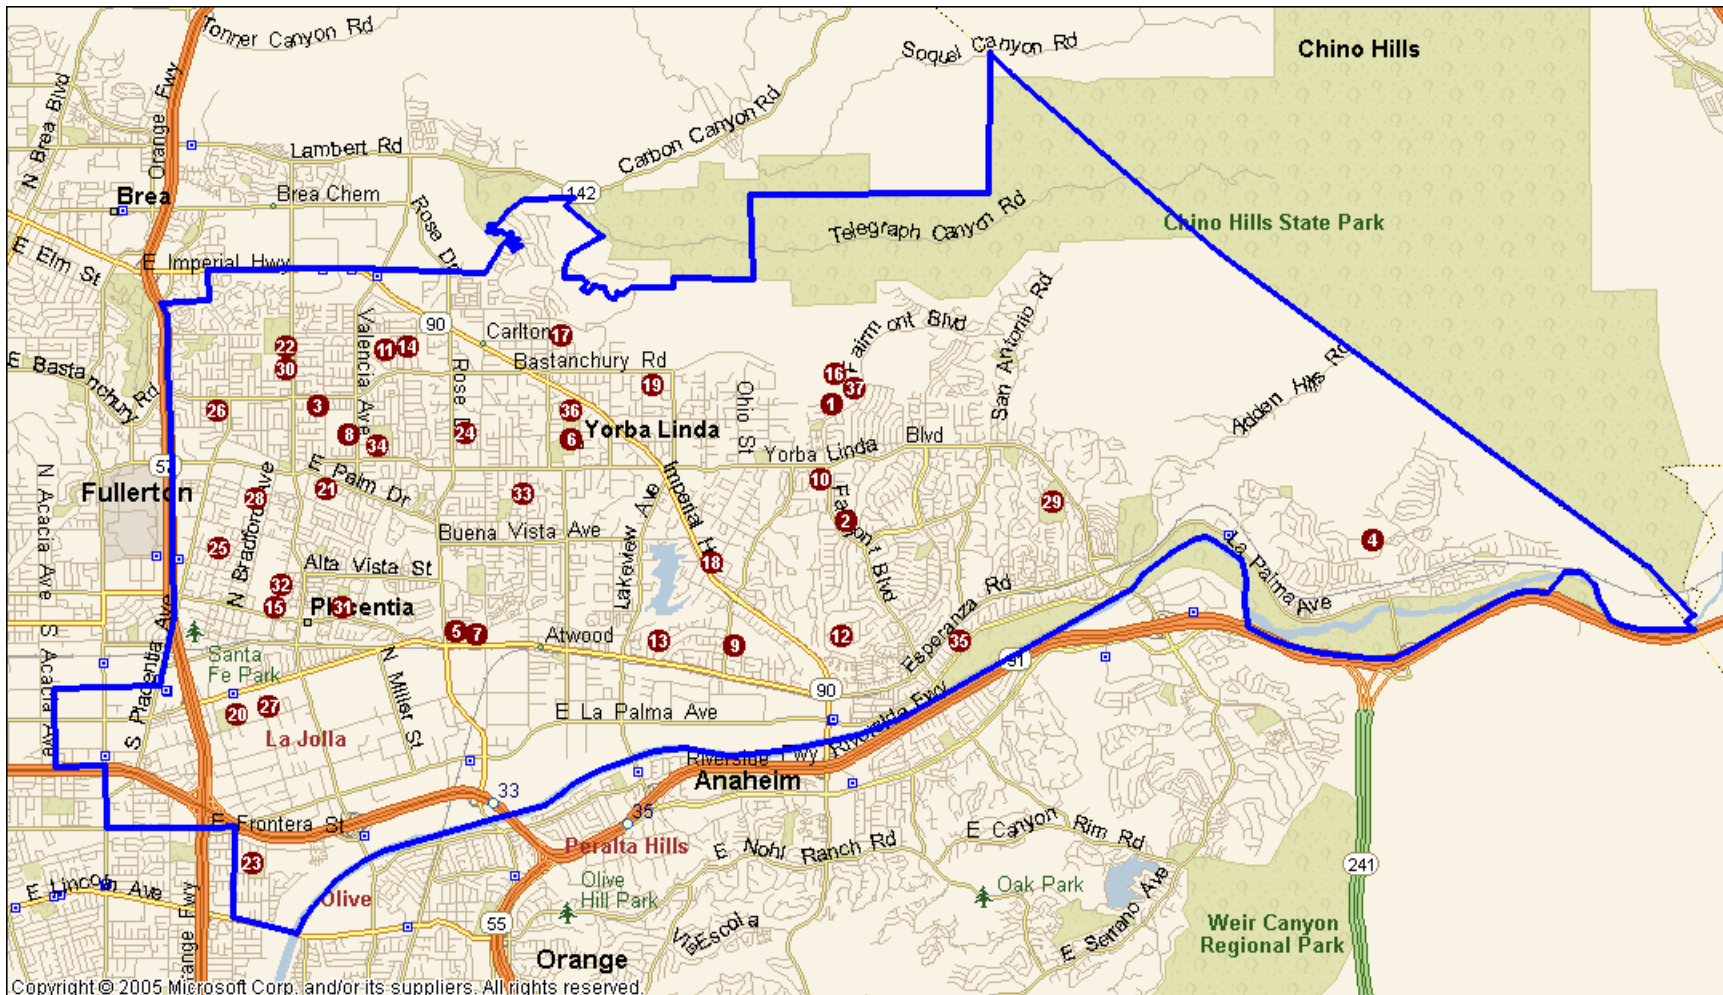

Placentia – Yorba Linda Unified School District

LEGEND

- 5. District Education Center
1301 E. Orangethorpe Avenue, Placentia
- 6. Education Services Center
4999 Casa Loma Avenue, Yorba Linda