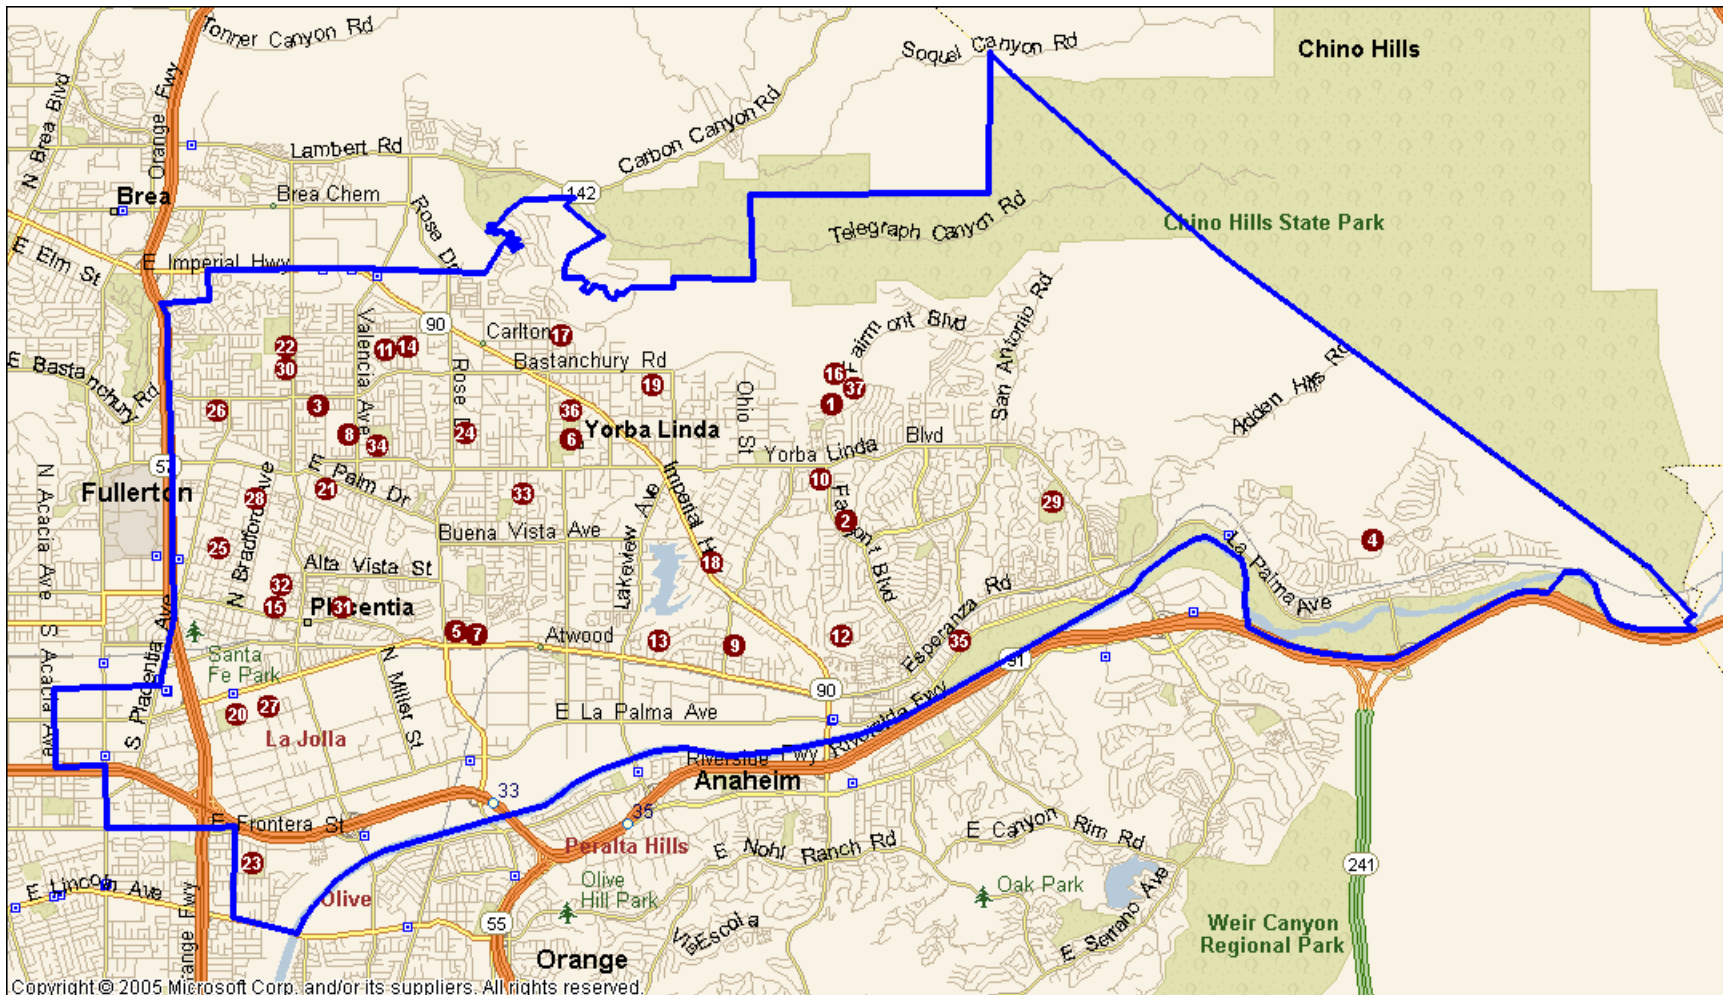

Placentia – Yorba Linda Unified School District

LEGEND

5. District Education Center
1301 E. Orangethorpe Avenue, Placentia
6. Education Services Center
4999 Casa Loma Avenue, Yorba Linda