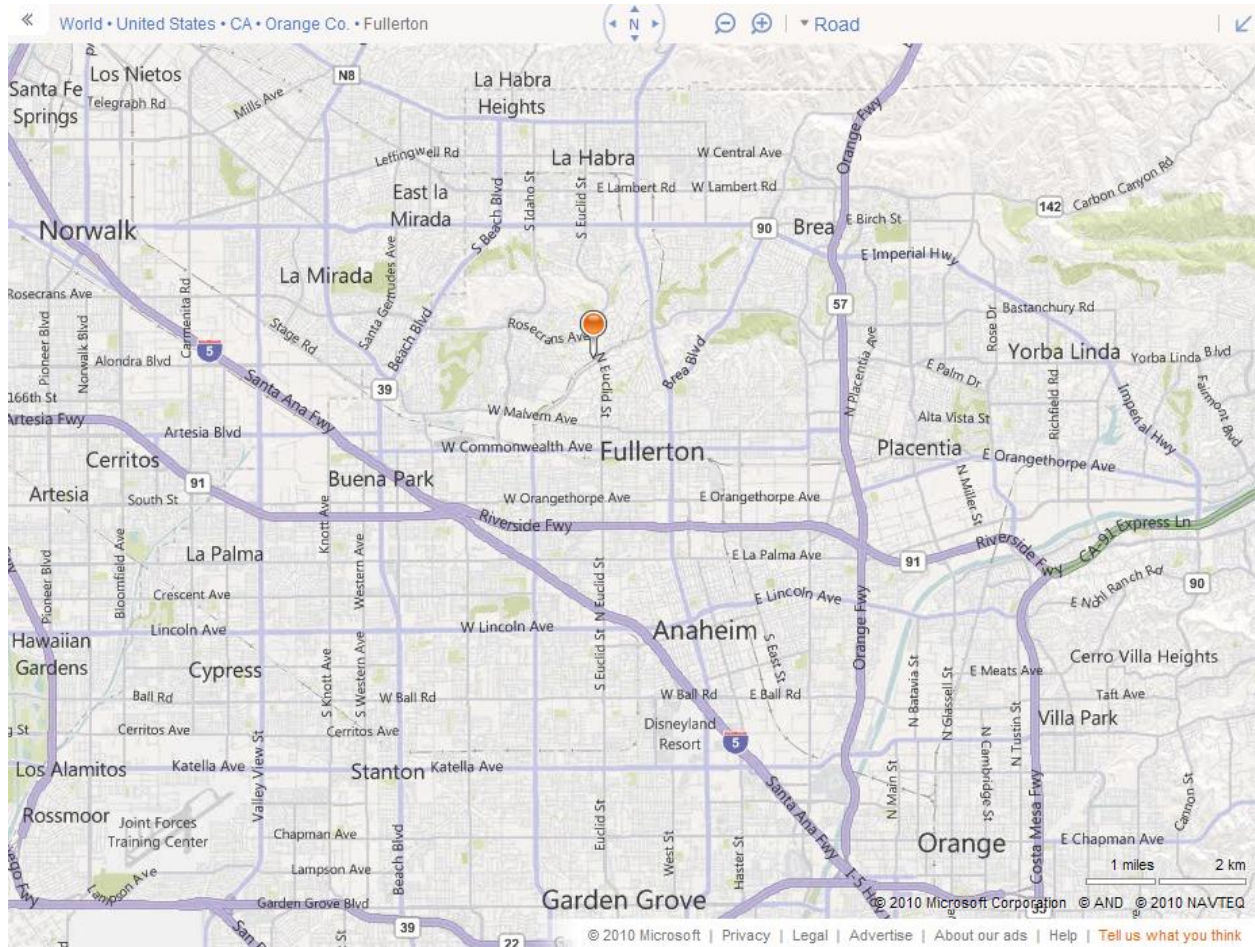

Directions - FJUHSD

The location can be reached from the 91 freeway W toward LOS ANGELES or by taking the 91 freeway E towards Riverside.

Take the **91** freeway **West** towards LA and **exit** at the **EUCLID ST** exit, **EXIT 27** and **turn right**. Stay on Euclid and go approximately **2.4** miles to **Bastanchury Road** and make a slight left. Fullerton Joint Union High School District is directly to your right.

Or — take the **91** freeway **East** towards Riverside and exit at the **EUCLID ST** exit, **EXIT 27** and **turn left** going under the freeway. Stay on Euclid and go approximately **2.4** miles to **Bastanchury Road** and make a slight left. Fullerton Joint Union High School District is directly to your right.